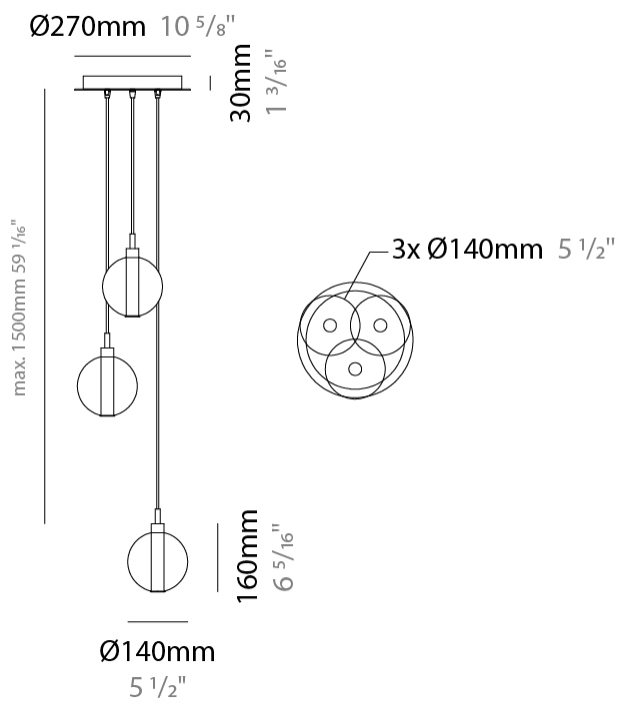

PROJECT	
TYPE	
SPECIFIER	
QUANTITY	
DATE	

OSCURA - 3 LIGHT MULTIPLE SUSPENSION

D141141-

base number Finish
Options

1. To build a product code in our configurator select the specify button on the base model # product page
2. To build a manual product code on this datasheet choose from the options listed below in blue font and add the suffix to the base model #

GENERAL

Series: Oscura
Subseries: Oscura - 3 Light Multiple
Brand: Cangini & Tucci
Division: Design
Mounting Type: Suspension
Mounting Location: Ceiling
Subcategory: Pendant

PHYSICAL

Shape: Round
Diameter (mm): 270
Diameter (in): 10 ⁵/₈
Height (mm): 160
Height (in): 5 ⁷/₈
Max. Overall Height (mm): 1660
Max. Overall Height (in): 64 ¹⁵/₁₆
Light Distribution: Omnidirectional
Weight (kg): 2.2
Weight (lbs): 4.85
Fixture Finish: [AMB](#) / [BLK](#) / [BRZ](#) / [GLD](#) / [GRN](#) / [PNK](#) / [RGD](#) / [RUB](#) / [SKB](#) / [SMK](#) / [STE](#) / [TOB](#) / [TRA](#)
Holder Finish: PSS
Fixture Material: Glass / Metal
Cable Details: 1500mm cable

ELECTRICAL

Number of Lamps: 3
Lamp Type: LED Retrofit
Bulb Included: Bulb Not Included
Total Output Wattage (W): 12
Max. Wattage Per Lamp (W): 4
Lamp Base: G9
Input Voltage (V): 120

LED

OPTICAL

RATINGS AND CERTIFICATIONS

Certified By: Certified for North American Standards
IP rating: IP20