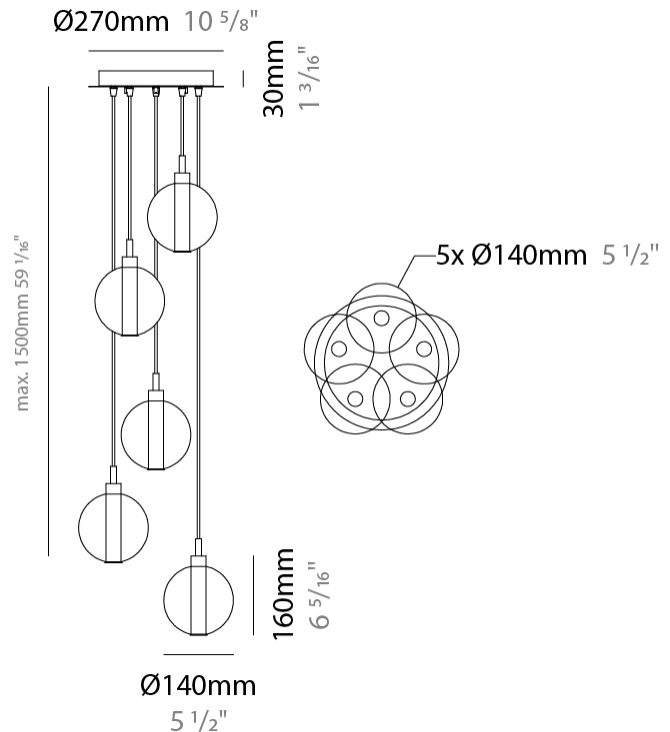

PROJECT
TYPE
SPECIFIER
QUANTITY
DATE

OSCURA - 5 LIGHT MULTIPLE SUSPENSION

D141142-

base number Finish
Options

1. To build a product code in our configurator select the specify button on the base model # product page
2. To build a manual product code on this datasheet choose from the options listed below in blue font and add the suffix to the base model #

GENERAL

Series: Oscura
Subseries: Oscura - 5 Light Multiple
Brand: Cangini & Tucci
Division: Design
Mounting Type: Suspension
Mounting Location: Ceiling
Subcategory: Pendant

PHYSICAL

Shape: Round
Diameter (mm): 270
Diameter (in): 10 5/8
Height (mm): 160
Height (in): 5 7/8
Max. Overall Height (mm): 1660
Max. Overall Height (in): 64 15/16
Light Distribution: Omnidirectional
Weight (kg): 2.7
Weight (lbs): 5.95
Fixture Finish: [AMB](#) / [BLK](#) / [BRZ](#) / [GLD](#) / [GRN](#) / [PNK](#) / [RGD](#) / [RUB](#) / [SKB](#) / [SMK](#) / [STE](#) / [TOB](#) / [TRA](#)
Holder Finish: PSS
Fixture Material: Glass / Metal
Cable Details: 1500mm cable

ELECTRICAL

Number of Lamps: 5
Lamp Type: LED Retrofit
Bulb Included: Bulb Not Included
Total Output Wattage (W): 20
Max. Wattage Per Lamp (W): 4
Lamp Base: G9
Input Voltage (V): 120

LED

OPTICAL

RATINGS AND CERTIFICATIONS

Certified By: Certified for North American Standards
IP rating: IP20