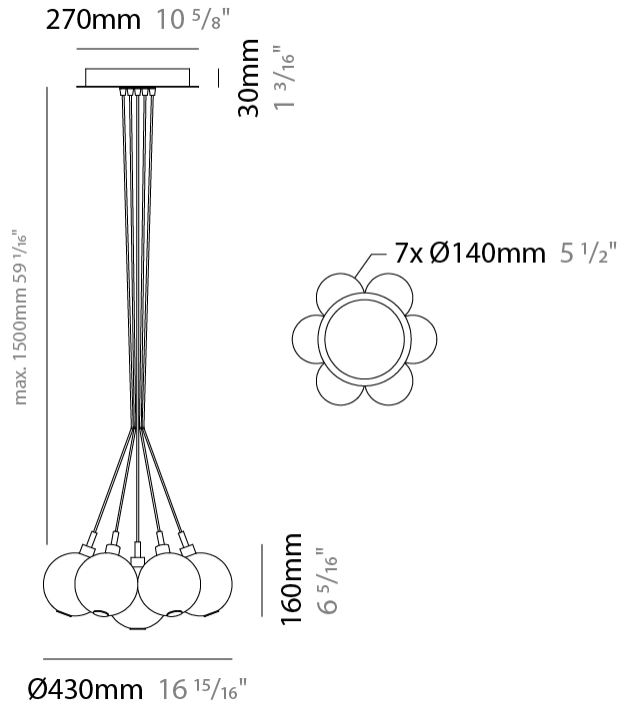

PROJECT	
TYPE	
SPECIFIER	
QUANTITY	
DATE	

OSCURA - 7 LIGHT CLUSTER SUSPENSION

D141138-

base number Finish
Options

1. To build a product code in our configurator select the specify button on the base model # product page
2. To build a manual product code on this datasheet choose from the options listed below in blue font and add the suffix to the base model #

GENERAL

Series: Oscura
Subseries: Oscura - 7 Light Cluster
Brand: Cangini & Tucci
Division: Design
Mounting Type: Suspension
Mounting Location: Ceiling
Subcategory: Pendant

PHYSICAL

Shape: Round
Diameter (mm): 430
Diameter (in): 16 ¹⁵/₁₆
Height (mm): 160
Height (in): 6 ⁵/₁₆
Max. Overall Height (mm): 1660
Max. Overall Height (in): 65 ³/₈
Light Distribution: Omnidirectional
Weight (kg): 4
Weight (lbs): 8.82
Fixture Finish: [AMB](#) / [BLK](#) / [BRZ](#) / [GLD](#) / [GRN](#) / [PNK](#) / [RGD](#) / [RUB](#) / [SKB](#) / [SMK](#) / [STE](#) / [TOB](#) / [TRA](#)
Holder Finish: PSS
Fixture Material: Glass / Metal
Cable Details: 1500mm cable

ELECTRICAL

Number of Lamps: 7
Lamp Type: LED Retrofit
Bulb Included: Bulb Not Included
Total Output Wattage (W): 28
Max. Wattage Per Lamp (W): 4
Lamp Base: G9
Input Voltage (V): 120

LED

OPTICAL

RATINGS AND CERTIFICATIONS

Certified By: Certified for North American Standards
IP rating: IP20